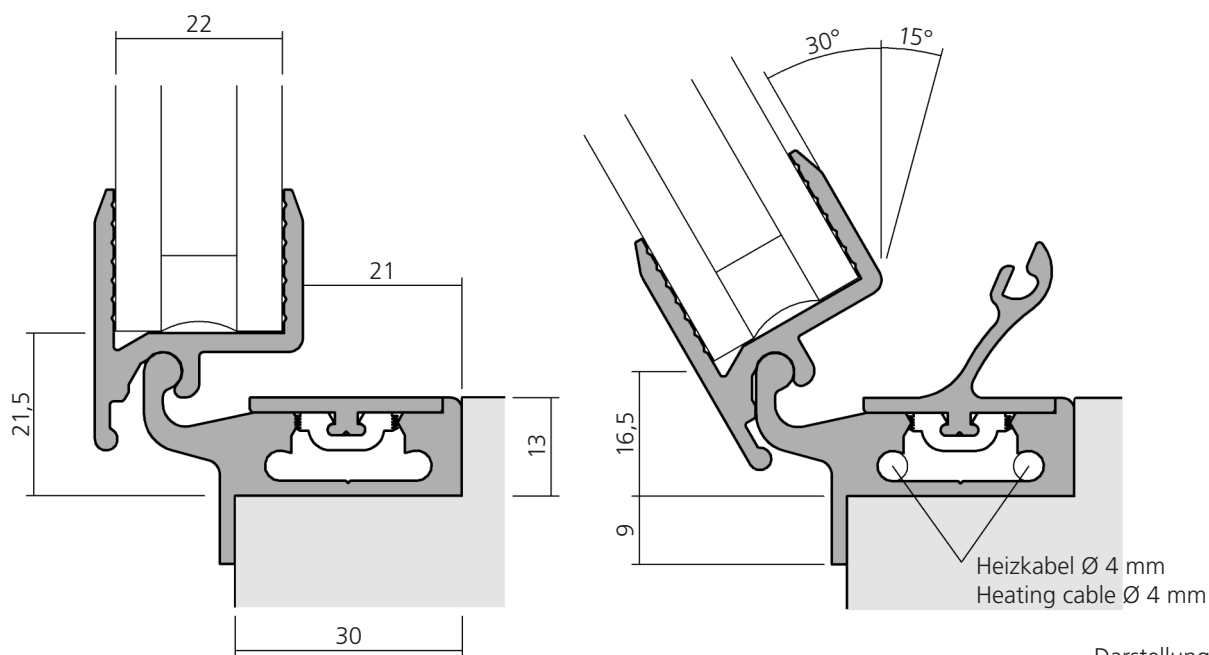

Kippbeschlag für Isolierglas
 Tilting armature for insulating glass

223

 Darstellung
 Image 100%

| | | | |
|---|---|------------------------|--------------|
|  | Anschlagprofil, Aluminium Stop profile | 6000 mm | 17061 |
|  | | 6000 mm abgespalten | 17068 |
|  | Glashalteprofil, Aluminium Glass holding profile | 6000 mm | 12253 |
|  | Abdeckprofil, Aluminium Covering profile | 6000 mm | 17038 |
|  | Abdeckprofil, Aluminium Covering profile | 6000 mm | 17039 |
|  | Profilverbindung, Kunststoff Profile connection, plastic | | 22434 |