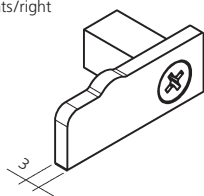


 Darstellung
 Image **100%**

 Anschlagprofil, Aluminium
 Stop profile

6000 mm

12249
 Glashalteprofil, Aluminium
 Glass holding profile

6000 mm

12250
 Einlageprofil, PVC
 Inlay profile

6000 mm

22412

rechts/right

 Endkappe, Aluminium
 End cap

rechts/right

24090

links/left

24091

WAS

Warsteiner
Alu Systeme
