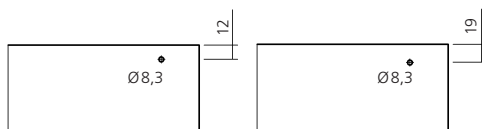

Frontglas ESG 6 mm
Front glass ESG 6 mm

Frontglas ESG 8 mm
Front glass ESG 8 mm

Scharnier 270° schwenkbar
mit Arretierung

Hinge 270° pivoted
with locking mechanism

Frontglas
Front glass

6 mm
8 mm

22664
22705