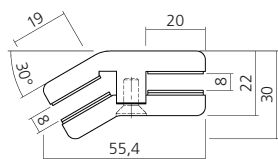

Glashalter, Aluminium
für Hustenschutz 30°

Glass clamp
for sneeze screen 30°

Glas / glass

6 mm
8 mm

22745
22746

Hustenschutz zur Montage an vorhandenem Thekenaufsatz
Support for sneeze screen for mounting on existing counter