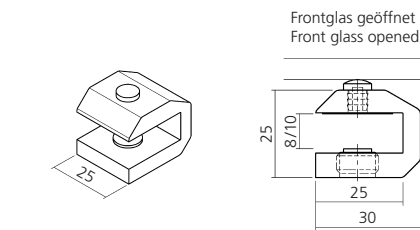

Glas / glass **25033**
6 mm

Glass clamp – pivoted
with safety pin

Scheibenlänge: Achsmaß – 39 mm
Length of glass: dim. of axle – 39 mm

Scheibenlänge: Achsmaß – 44 mm
Length of glass: dim. of axle – 44 mm

Hinge 270° pivoted
 with locking mechanism

Frontglas
 Front glass

6 mm
 8 mm

22664
22705

Frontglas geschlossen
 Front glass closed

Frontglas geöffnet
 Front glass opened

max. Frontglasgröße L = 1000 mm T = 400 mm schwenkbar
 max. front glass size L = 1000 mm T = 400 mm pivoted

2 x
 M5 x 12
 DIN 7991

Glashalter, Aluminium
 für Hustenschutz 30°

Glass clamp
 for sneeze screen 30°

Glas / glass

6 mm
 8 mm

22745
22746

Hustenschutz zur Montage an vorhandenem Thekenaufsatz
 Support for sneeze screen for mounting on existing counter

max. Glashöhe geneigtes Glas L = 1000 mm T = 150 mm
 max. glass size for inclined glass L = 1000 mm T = 150 mm

Arretierungssatz
 für senkrecht Frontglas
 Locking mechanism set
 for vertical counter

22307