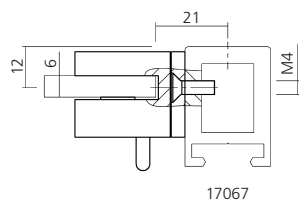

Glas / glass
6 mm

Glass clamp – pivoted
with locking mechanism and safety pin

rechts / right **25028**

links / left **25029**

Arretierung 180°, 90°, 45°

Locking mechanism 180°, 90°, 45°

Glashalter – drehbar, Aluminium
mit Sicherungsstift

Glas / glass **25033**
6 mm

Glass clamp – pivoted
with safety pin

Scheibenlänge: Achsmaß – 39 mm
Length of glass: dim. of axle – 39 mm

Scheibenlänge: Achsmaß – 44 mm
Length of glass: dim. of axle – 44 mm

Hinge 270° pivoted
 with locking mechanism

Frontglas
 Front glass

6 mm
 8 mm

22664
22705

Frontglas geschlossen
 Front glass closed

Frontglas geöffnet
 Front glass opened

max. Frontglasgröße L = 1000 mm T = 400 mm schwenkbar
 max. front glass size L = 1000 mm T = 400 mm pivoted