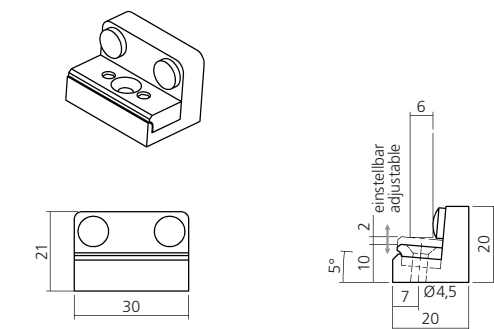

Anschlag einstellbar für Frontglas
End stop adjustable for front glass

25257