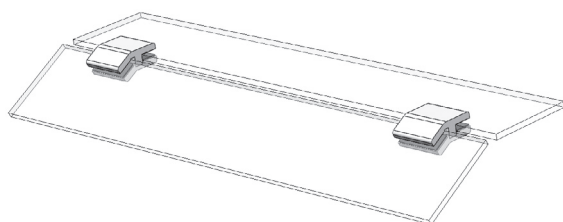

Hinge 270° pivoted
 with locking mechanism

Frontglas
 Front glass

6 mm
 8 mm

22664
22705

Frontglas geschlossen
 Front glass closed

Frontglas geöffnet
 Front glass opened

max. Frontglasgröße L = 1000 mm T = 400 mm schwenkbar
 max. front glass size L = 1000 mm T = 400 mm pivoted

2 x
 M5 x 12
 DIN 7991

Glashalter, Aluminium
 für Hustenschutz 30°

Glass clamp
 for sneeze screen 30°

Glas / glass

6 mm
 8 mm

22745
22746

Hustenschutz zur Montage an vorhandenem Thekenaufsatz
 Support for sneeze screen for mounting on existing counter

max. Glashöhe geneigtes Glas L = 1000 mm T = 150 mm
 max. glass size for inclined glass L = 1000 mm T = 150 mm

Arretierungssatz
 für senkrecht Frontglas
 Locking mechanism set
 for vertical counter

22307