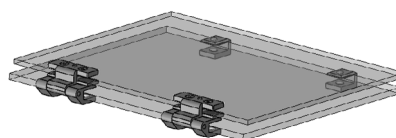

Hinge 270° pivoted
 with locking mechanism

Frontglas
 Front glass

6 mm
 8 mm

22664
22705

Frontglas geschlossen
 Front glass closed

Frontglas geöffnet
 Front glass opened

max. Frontglasgröße L = 1000 mm T = 400 mm schwenkbar
 max. front glass size L = 1000 mm T = 400 mm pivoted

max. Glashöhe geneigtes Glas L = 1000 mm T = 150 mm
 max. glass size for inclined glass L = 1000 mm T = 150 mm

Arretierungssatz
 für senkrecht Frontglas
 Locking mechanism set
 for vertical counter

22307