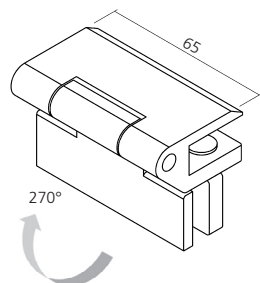

Frontglas ESG 6 mm
Front glass ESG 6 mm

Frontglas ESG 8 mm
Front glass ESG 8 mm

Scharnier 270° schwenkbar
mit Arretierung

Hinge 270° pivoted
with locking mechanism

Frontglas
Front glass

6 mm
8 mm

22664
22705