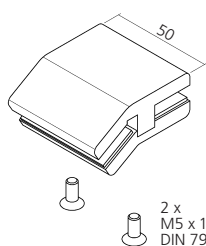

Glas / glass **25033**
6 mm

Glass clamp – pivoted
with safety pin

Scheibenlänge: Achsmaß – 39 mm
Length of glass: dim. of axle – 39 mm

Scheibenlänge: Achsmaß – 44 mm
Length of glass: dim. of axle – 44 mm

Hinge 270° pivoted
 with locking mechanism

Frontglas
 Front glass

6 mm
 8 mm

22664
22705

Frontglas geschlossen
 Front glass closed

Frontglas geöffnet
 Front glass opened

max. Frontglasgröße L = 1000 mm T = 400 mm schwenkbar
 max. front glass size L = 1000 mm T = 400 mm pivoted

max. Glashöhe geneigtes Glas L = 1000 mm T = 150 mm
 max. glass size for inclined glass L = 1000 mm T = 150 mm

Arretierungssatz
 für senkrecht Frontglas
 Locking mechanism set
 for vertical counter

22307