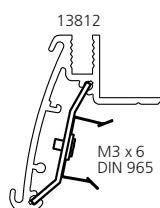

Adapter
für Hera LED Power Stick
in Beleuchtungsblende 13812
Adapter
for Hera LED Power Stick
in light shield 13812

22385