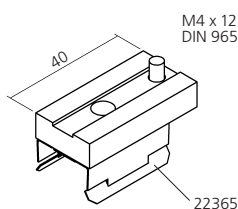

Adapter
für Hera LED Power Stick
in Beleuchtungsblende 13805
Adapter
for Hera LED Power Stick
in light shield 13805

22384