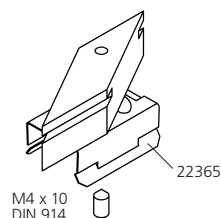

Adapter
zum nachträglichen Einbau
Adapter
for retrofitted installation

22288