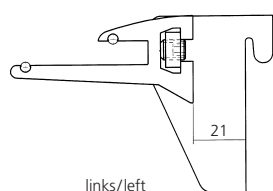

Darstellung
Image 50%

Glashalteprofil, Aluminium
Glass support profile

6000 mm

16848

Rundschnur, Weich-PVC
Cord, Soft-PVC

4 mm

00535

M8 x 10
DIN 913

links/left

Haken für 16848, Stahl
Hook for 16848, Steel

rechts/right

70116

links/left

70117

rechts/right

Glashalter
Glass supports

635

M6 x 8
DIN 551
Kunststoff / plastic

Glashalter, Aluminium
ungebohrt – mit Verstellerschraube
Glass support
undrilled – with adjusting screw

29010

Glashalter, Aluminium
ungebohrt
Glass support
undrilled

29015

Befestigungssatz
Fixing set

29016

Endkappe, Aluminium
End cap

rechts/right
links/left

29040

29041

WAS