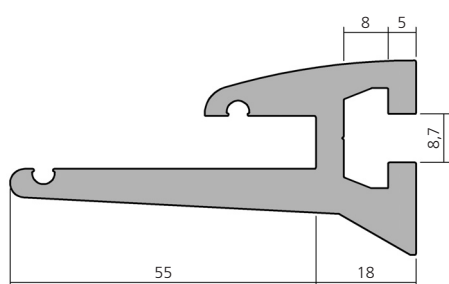

Darstellung
Image 50%

Glashalteprofil, Aluminium
Glass support profile

6000 mm

16848

Rundschnur, Weich-PVC
Cord, Soft-PVC

4 mm

00535

M8 x 10
DIN 913

635

M6 x 8
DIN 551
Kunststoff / plastic

Glashalter, Aluminium
ungebohrt – mit Verstellerschraube
Glass support
undrilled – with adjusting screw

29010

Glashalter, Aluminium
ungebohrt
Glass support
undrilled