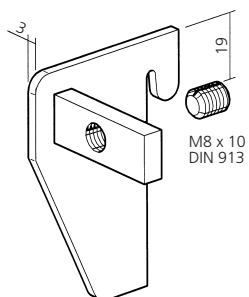

Darstellung
Image 50%

Glashalteprofil, Aluminium
Glass support profile

6000 mm

16848

Rundschnur, Weich-PVC
Cord, Soft-PVC

4 mm

00535

M8 x 10
DIN 913

635

M6 x 8
DIN 551
Kunststoff / plastic

Glashalter, Aluminium
ungebohrt – mit Verstellerschraube
Glass support
undrilled – with adjusting screw

29010

Glashalter, Aluminium
ungebohrt
Glass support
undrilled

29015

Befestigungssatz
Fixing set

29016

Endkappe, Aluminium
End cap

rechts/right
links/left

29040

29041

WAS