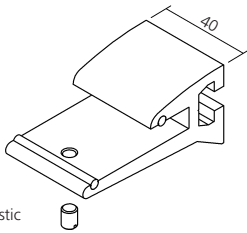

Darstellung
Image 50%

Glashalteprofil, Aluminium
Glass support profile

6000 mm

16848

Rundschnur, Weich-PVC
Cord, Soft-PVC

4 mm

00535

M8 x 10
DIN 913

635

M6 x 8
DIN 551
Kunststoff / plastic

Glashalter, Aluminium
ungebohrt – mit Verstellerschraube
Glass support
undrilled – with adjusting screw

29010

Glashalter, Aluminium
ungebohrt
Glass support
undrilled