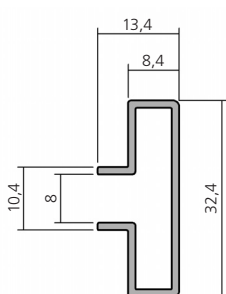

Detail X

Darstellung
Image **100%**

Lamellenprofil, Aluminium
Lamella profile

6060 mm

17043

Glashalter 40 mm, Aluminium
inkl. Filzstreifen selbstklebend

8 mm Glas/glass
10 mm Glas/glass

29097**29098**

Glass support 40 mm
included Felt adhesive

max. Deckglastiefe T = 300 mm

max. upper glass size T = 300 mm

Lamellenprofil
Lamella profile

655

Holzbodenhalter 75 mm, Aluminium
Holder for wood shelf 75 mm

Holz/wood
19 mm

29084

max. Holzbodentiefe T = 400 mm
max. wood shelf size T = 400 mm