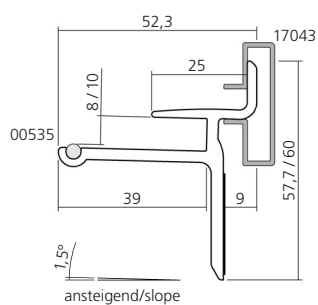

Detail X

Darstellung
Image **100%**

Lamellenprofil, Aluminium
Lamella profile

6060 mm

17043

Glashalter 40 mm, Aluminium
inkl. Filzstreifen selbstklebend

8 mm Glas/glass
10 mm Glas/glass

29097**29098**

Glass support 40 mm
included Felt adhesive

max. Deckglastiefe T = 300 mm

max. upper glass size T = 300 mm

Lamellenprofil
Lamella profile

655

Holzbodenhalter 75 mm, Aluminium
Holder for wood shelf 75 mm

Holz/wood
19 mm

29084

max. Holzbodentiefe T = 400 mm
max. wood shelf size T = 400 mm