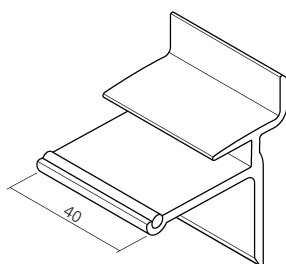

Detail X

Darstellung
Image **100%**

Lamellenprofil, Aluminium
Lamella profile

6060 mm

17043

Glashalter 40 mm, Aluminium
inkl. Filzstreifen selbstklebend

8 mm Glas/glass
10 mm Glas/glass

29097**29098**

Glass support 40 mm
included Felt adhesive

max. Deckglastiefe T = 300 mm

max. upper glass size T = 300 mm

Lamellenprofil
Lamella profile

655

Holzbodenhalter 75 mm, Aluminium
Holder for wood shelf 75 mm

Holz/wood
19 mm

29084

max. Holzbodentiefe T = 400 mm
max. wood shelf size T = 400 mm